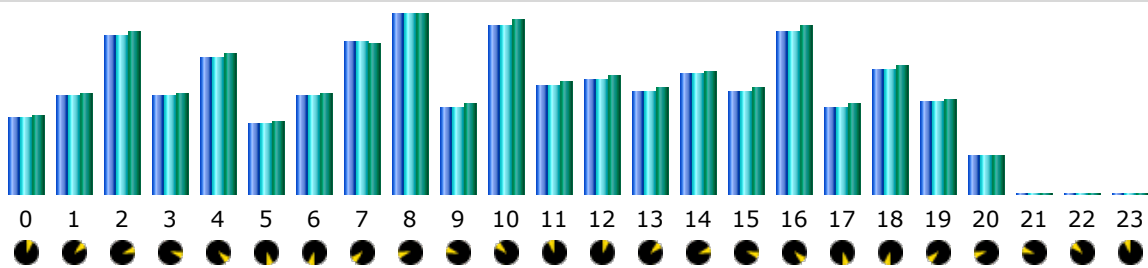

Days of month

Day	Number of visits	Pages	Hits	Bandwidth
01 Feb 2013	334	437	437	68.39 KB
02 Feb 2013	0	0	0	0
03 Feb 2013	0	0	0	0
04 Feb 2013	0	0	0	0
05 Feb 2013	0	0	0	0
06 Feb 2013	0	0	0	0
07 Feb 2013	0	0	0	0
08 Feb 2013	0	0	0	0
09 Feb 2013	0	0	0	0
10 Feb 2013	0	0	0	0
11 Feb 2013	0	0	0	0
12 Feb 2013	0	0	0	0
13 Feb 2013	0	0	0	0
14 Feb 2013	0	0	0	0
15 Feb 2013	0	0	0	0
16 Feb 2013	0	0	0	0
17 Feb 2013	0	0	0	0
18 Feb 2013	0	0	0	0
19 Feb 2013	0	0	0	0
20 Feb 2013	0	0	0	0
21 Feb 2013	0	0	0	0
22 Feb 2013	0	0	0	0
23 Feb 2013	0	0	0	0
24 Feb 2013	0	0	0	0
25 Feb 2013	0	0	0	0
26 Feb 2013	0	0	0	0
27 Feb 2013	0	0	0	0
28 Feb 2013	0	0	0	0
Average	334	437	437	68.39 KB
Total	334	437	437	68.39 KB

Days of week

Day	Pages	Hits	Bandwidth
Mon	0	0	0
Tue	0	0	0
Wed	0	0	0
Thu	0	0	0
Fri	437	437	68.39 KB
Sat	0	0	0
Sun	0	0	0

Hours

Hours	Pages	Hits	Bandwidth	Hours	Pages	Hits	Bandwidth
00	14	14	2.20 KB	12	21	21	3.30 KB
01	18	18	2.83 KB	13	19	19	2.99 KB
02	29	29	4.56 KB	14	22	22	3.46 KB
03	18	18	2.83 KB	15	19	19	2.99 KB
04	25	25	3.93 KB	16	30	30	4.72 KB
05	13	13	2.04 KB	17	16	16	2.52 KB
06	18	18	2.83 KB	18	23	23	3.62 KB
07	28	28	4.25 KB	19	17	17	2.67 KB
08	33	33	5.03 KB	20	7	7	1.10 KB
09	16	16	2.52 KB	21	0	0	0
10	31	31	4.87 KB	22	0	0	0
11	20	20	3.14 KB	23	0	0	0