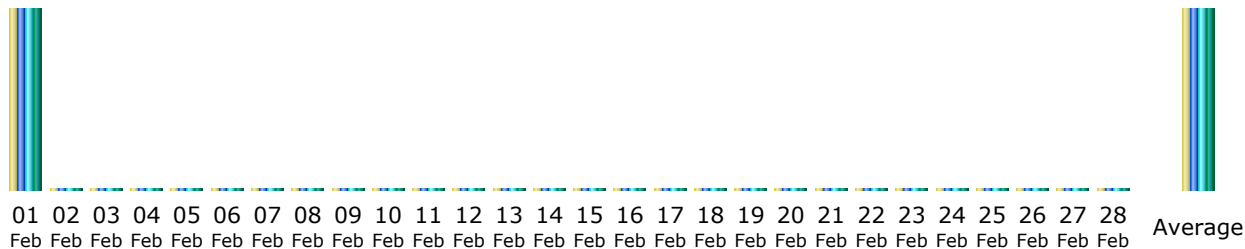

Summary

Reported period	Month Feb 2013				
First visit	01 Feb 2013 - 00:29				
Last visit	01 Feb 2013 - 20:23				
	Unique visitors	Number of visits	Pages	Hits	Bandwidth
Viewed traffic *	140	334 (2.38 visits/visitor)	437 (1.3 Pages/Visit)	437 (1.3 Hits/Visit)	68.39 KB (0.2 KB/Visit)
Not viewed traffic *			3,654	3,707	532.67 KB

* Not viewed traffic includes traffic generated by robots, worms, or replies with special HTTP status codes.

Monthly history

Month	Unique visitors	Number of visits	Pages	Hits	Bandwidth
Jan 2013	183	721	1,123	1,123	175.46 KB
Feb 2013	140	334	437	437	68.39 KB
Mar 2013	0	0	0	0	0
Apr 2013	0	0	0	0	0
May 2013	0	0	0	0	0
Jun 2013	0	0	0	0	0
Jul 2013	0	0	0	0	0
Aug 2013	0	0	0	0	0
Sep 2013	0	0	0	0	0
Oct 2013	0	0	0	0	0
Nov 2013	0	0	0	0	0
Dec 2013	0	0	0	0	0
Total	323	1,055	1,560	1,560	243.86 KB

Days of month

Day	Number of visits	Pages	Hits	Bandwidth
01 Feb 2013	334	437	437	68.39 KB
02 Feb 2013	0	0	0	0
03 Feb 2013	0	0	0	0
04 Feb 2013	0	0	0	0
05 Feb 2013	0	0	0	0
06 Feb 2013	0	0	0	0
07 Feb 2013	0	0	0	0
08 Feb 2013	0	0	0	0
09 Feb 2013	0	0	0	0
10 Feb 2013	0	0	0	0
11 Feb 2013	0	0	0	0
12 Feb 2013	0	0	0	0
13 Feb 2013	0	0	0	0
14 Feb 2013	0	0	0	0
15 Feb 2013	0	0	0	0
16 Feb 2013	0	0	0	0
17 Feb 2013	0	0	0	0
18 Feb 2013	0	0	0	0
19 Feb 2013	0	0	0	0
20 Feb 2013	0	0	0	0
21 Feb 2013	0	0	0	0
22 Feb 2013	0	0	0	0
23 Feb 2013	0	0	0	0
24 Feb 2013	0	0	0	0
25 Feb 2013	0	0	0	0
26 Feb 2013	0	0	0	0
27 Feb 2013	0	0	0	0
28 Feb 2013	0	0	0	0
Average	334	437	437	68.39 KB
Total	334	437	437	68.39 KB