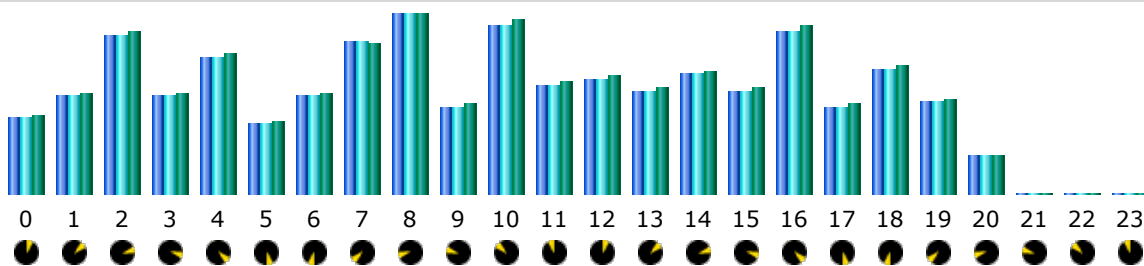

Days of month

Day	Number of visits	Pages	Hits	Bandwidth
01 Feb 2013	334	437	437	68.39 KB
02 Feb 2013	0	0	0	0
03 Feb 2013	0	0	0	0
04 Feb 2013	0	0	0	0
05 Feb 2013	0	0	0	0
06 Feb 2013	0	0	0	0
07 Feb 2013	0	0	0	0
08 Feb 2013	0	0	0	0
09 Feb 2013	0	0	0	0
10 Feb 2013	0	0	0	0
11 Feb 2013	0	0	0	0
12 Feb 2013	0	0	0	0
13 Feb 2013	0	0	0	0
14 Feb 2013	0	0	0	0
15 Feb 2013	0	0	0	0
16 Feb 2013	0	0	0	0
17 Feb 2013	0	0	0	0
18 Feb 2013	0	0	0	0
19 Feb 2013	0	0	0	0
20 Feb 2013	0	0	0	0
21 Feb 2013	0	0	0	0
22 Feb 2013	0	0	0	0
23 Feb 2013	0	0	0	0
24 Feb 2013	0	0	0	0
25 Feb 2013	0	0	0	0
26 Feb 2013	0	0	0	0
27 Feb 2013	0	0	0	0
28 Feb 2013	0	0	0	0
Average	334	437	437	68.39 KB
Total	334	437	437	68.39 KB

Days of week

Day	Pages	Hits	Bandwidth
Mon	0	0	0
Tue	0	0	0
Wed	0	0	0
Thu	0	0	0
Fri	437	437	68.39 KB
Sat	0	0	0
Sun	0	0	0

Hours

Hours	Pages	Hits	Bandwidth	Hours	Pages	Hits	Bandwidth
00	14	14	2.20 KB	12	21	21	3.30 KB
01	18	18	2.83 KB	13	19	19	2.99 KB
02	29	29	4.56 KB	14	22	22	3.46 KB
03	18	18	2.83 KB	15	19	19	2.99 KB
04	25	25	3.93 KB	16	30	30	4.72 KB
05	13	13	2.04 KB	17	16	16	2.52 KB
06	18	18	2.83 KB	18	23	23	3.62 KB
07	28	28	4.25 KB	19	17	17	2.67 KB
08	33	33	5.03 KB	20	7	7	1.10 KB
09	16	16	2.52 KB	21	0	0	0
10	31	31	4.87 KB	22	0	0	0
11	20	20	3.14 KB	23	0	0	0