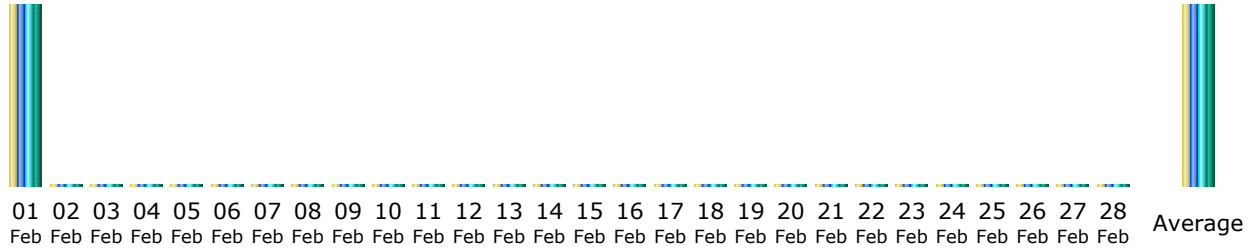

Summary

Reported period	Month Feb 2013				
First visit	01 Feb 2013 - 00:29				
Last visit	01 Feb 2013 - 20:23				
	Unique visitors	Number of visits	Pages	Hits	Bandwidth
Viewed traffic *	140	334 (2.38 visits/visitor)	437 (1.3 Pages/Visit)	437 (1.3 Hits/Visit)	68.39 KB (0.2 KB/Visit)
Not viewed traffic *			3,654	3,707	532.67 KB

* Not viewed traffic includes traffic generated by robots, worms, or replies with special HTTP status codes.

Monthly history

Month	Unique visitors	Number of visits	Pages	Hits	Bandwidth
Jan 2013	183	721	1,123	1,123	175.46 KB
Feb 2013	140	334	437	437	68.39 KB
Mar 2013	0	0	0	0	0
Apr 2013	0	0	0	0	0
May 2013	0	0	0	0	0
Jun 2013	0	0	0	0	0
Jul 2013	0	0	0	0	0
Aug 2013	0	0	0	0	0
Sep 2013	0	0	0	0	0
Oct 2013	0	0	0	0	0
Nov 2013	0	0	0	0	0
Dec 2013	0	0	0	0	0
Total	323	1,055	1,560	1,560	243.86 KB

Days of month

Day	Number of visits	Pages	Hits	Bandwidth
01 Feb 2013	334	437	437	68.39 KB
02 Feb 2013	0	0	0	0
03 Feb 2013	0	0	0	0
04 Feb 2013	0	0	0	0
05 Feb 2013	0	0	0	0
06 Feb 2013	0	0	0	0
07 Feb 2013	0	0	0	0
08 Feb 2013	0	0	0	0
09 Feb 2013	0	0	0	0
10 Feb 2013	0	0	0	0
11 Feb 2013	0	0	0	0
12 Feb 2013	0	0	0	0
13 Feb 2013	0	0	0	0
14 Feb 2013	0	0	0	0
15 Feb 2013	0	0	0	0
16 Feb 2013	0	0	0	0
17 Feb 2013	0	0	0	0
18 Feb 2013	0	0	0	0
19 Feb 2013	0	0	0	0
20 Feb 2013	0	0	0	0
21 Feb 2013	0	0	0	0
22 Feb 2013	0	0	0	0
23 Feb 2013	0	0	0	0
24 Feb 2013	0	0	0	0
25 Feb 2013	0	0	0	0
26 Feb 2013	0	0	0	0
27 Feb 2013	0	0	0	0
28 Feb 2013	0	0	0	0
Average	334	437	437	68.39 KB
Total	334	437	437	68.39 KB