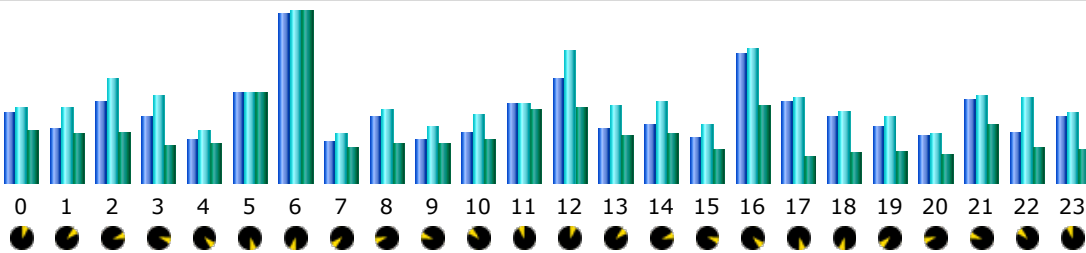

Mon Tue Wed Thu Fri Sat Sun

Day	Pages	Hits	Bandwidth
Mon	176	193	13.43 MB
Tue	256	334	21.80 MB
Wed	307	334	24.38 MB
Thu	222	245	18.96 MB
Fri	263	309	32.84 MB
Sat	147	176	12.07 MB
Sun	138	170	13.43 MB

Hours

Hours	Pages	Hits	Bandwidth	Hours	Pages	Hits	Bandwidth
00	270	292	24.35 MB	12	401	510	35.88 MB
01	210	290	23.07 MB	13	208	294	21.76 MB
02	314	397	24.26 MB	14	226	312	22.61 MB
03	253	333	17.16 MB	15	169	223	16.19 MB
04	165	200	18.25 MB	16	494	515	36.03 MB
05	346	349	42.68 MB	17	313	329	11.89 MB
06	651	659	81.02 MB	18	249	274	14.24 MB
07	157	188	16.96 MB	19	214	254	14.53 MB
08	252	281	18.88 MB	20	180	189	13.47 MB
09	168	214	18.88 MB	21	322	334	27.36 MB
10	195	263	20.10 MB	22	197	324	16.29 MB
11	303	304	35.04 MB	23	254	267	15.65 MB

Visitors domains/countries (Top 10) - [Full list](#)

	Domains/Countries	Pages	Hits	Bandwidth	
	United States us	2,516	3,083	109.55 MB	
	Unknown ip	1,085	1,203	124.95 MB	
	Netherlands nl	641	645	87.23 MB	
	Russian Federation ru	531	547	64.06 MB	
	China cn	405	444	49.45 MB	
	Mexico mx	266	269	30.14 MB	
	Italy it	237	240	25.14 MB	
	Turkey tr	126	131	13.49 MB	
	Japan jp	100	132	14.26 MB	
	Canada ca	46	89	5.12 MB	
	Others	558	812	63.18 MB