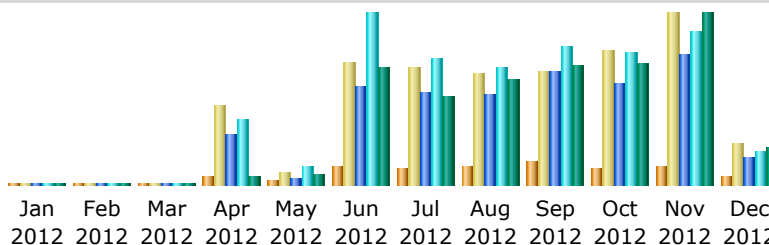

Monthly reports: December 2012 Show

Yearly reports: 2012 Show

Statistics for: jimcarey.org
 Last Update: 01 Feb 2013 - 20:31
 Reported period: Month Dec 2012

When: [Monthly history](#) [Days of month](#) [Days of week](#) [Hours](#)
 Who: [Countries](#) [Full list](#) [Hosts](#) [Full list](#) [Last visit](#) [Unresolved IP Address](#) [Robots/Spiders visitors](#) [Full list](#) [Last visit](#)
 Navigation: [Visits duration](#) [File type](#) [Viewed](#) [Full list](#) [Entry](#) [Exit](#) [Operating Systems](#) [Versions](#) [Unknown Browsers](#) [Versions](#) [Unknown](#)
 Referrers: [Origin](#) [Referring search engines](#) [Referring sites](#) [Search](#) [Search Keyphrases](#) [Search Keywords](#)
 Others: [HTTP Status codes](#) [Pages not found](#)

Summary

Reported period	Month Dec 2012				
First visit	01 Dec 2012 - 00:05				
Last visit	07 Dec 2012 - 15:56				
	Unique visitors	Number of visits	Pages	Hits	Bandwidth
Viewed traffic *	721	3,911 (5.42 visits/visitor)	6,511 (1.66 Pages/Visit)	7,595 (1.94 Hits/Visit)	586.56 MB (153.57 KB/Visit)
Not viewed traffic *			13,775	14,231	1.69 GB

* Not viewed traffic includes traffic generated by robots, worms, or replies with special HTTP status codes.

Monthly history

Month	Unique visitors	Number of visits	Pages	Hits	Bandwidth
Jan 2012	0	0	0	0	0
Feb 2012	96	94	146	148	6.54 KB
Mar 2012	78	77	222	233	230.47 KB
Apr 2012	744	7,507	11,891	15,360	146.24 MB
May 2012	474	1,212	1,722	4,372	164.27 MB
Jun 2012	1,784	11,605	22,979	39,970	1.80 GB
Jul 2012	1,608	11,073	21,543	29,331	1.36 GB
Aug 2012	1,628	10,577	21,226	27,213	1.62 GB
Sep 2012	2,169	10,745	26,289	32,041	1.81 GB
Oct 2012	1,549	12,676	23,647	30,644	1.86 GB
Nov 2012	1,772	16,176	30,432	35,619	2.62 GB
Dec 2012	721	3,911	6,511	7,595	586.56 MB
Total	12,623	85,653	166,608	222,526	11.94 GB