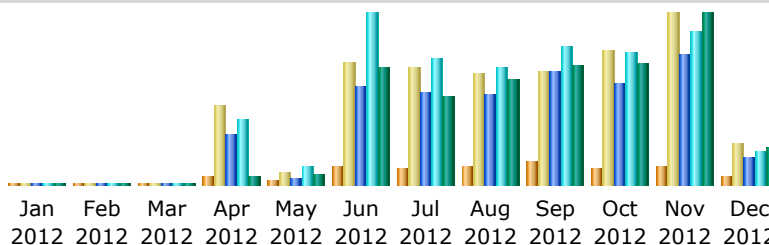

Monthly reports: December 2012 Show

Yearly reports: 2012 Show

Statistics for: jimcarey.org
 Last Update: 01 Feb 2013 - 20:31
 Reported period: Month Dec 2012

When: [Monthly history](#) [Days of month](#) [Days of week](#) [Hours](#)
Who: [Countries](#) [Full list](#) [Hosts](#) [Full list](#) [Last visit](#) [Unresolved IP Address](#) [Robots/Spiders visitors](#) [Full list](#) [Last visit](#)
Navigation: [Visits duration](#) [File type](#) [Viewed](#) [Full list](#) [Entry](#) [Exit](#) [Operating Systems](#) [Versions](#) [Unknown](#) [Browsers](#) [Versions](#) [Unknown](#)
Referrers: [Origin](#) [Referring search engines](#) [Referring sites](#) [Search](#) [Search Keyphrases](#) [Search Keywords](#)
Others: [HTTP Status codes](#) [Pages not found](#)

Summary

Reported period	Month Dec 2012				
First visit	01 Dec 2012 - 00:05				
Last visit	07 Dec 2012 - 15:56				
	Unique visitors	Number of visits	Pages	Hits	Bandwidth
Viewed traffic *	721	3,911 (5.42 visits/visitor)	6,511 (1.66 Pages/Visit)	7,595 (1.94 Hits/Visit)	586.56 MB (153.57 KB/Visit)
Not viewed traffic *			13,775	14,231	1.69 GB

* Not viewed traffic includes traffic generated by robots, worms, or replies with special HTTP status codes.

Monthly history

Month	Unique visitors	Number of visits	Pages	Hits	Bandwidth
Jan 2012	0	0	0	0	0
Feb 2012	96	94	146	148	6.54 KB
Mar 2012	78	77	222	233	230.47 KB
Apr 2012	744	7,507	11,891	15,360	146.24 MB
May 2012	474	1,212	1,722	4,372	164.27 MB
Jun 2012	1,784	11,605	22,979	39,970	1.80 GB
Jul 2012	1,608	11,073	21,543	29,331	1.36 GB
Aug 2012	1,628	10,577	21,226	27,213	1.62 GB
Sep 2012	2,169	10,745	26,289	32,041	1.81 GB
Oct 2012	1,549	12,676	23,647	30,644	1.86 GB
Nov 2012	1,772	16,176	30,432	35,619	2.62 GB
Dec 2012	721	3,911	6,511	7,595	586.56 MB
Total	12,623	85,653	166,608	222,526	11.94 GB