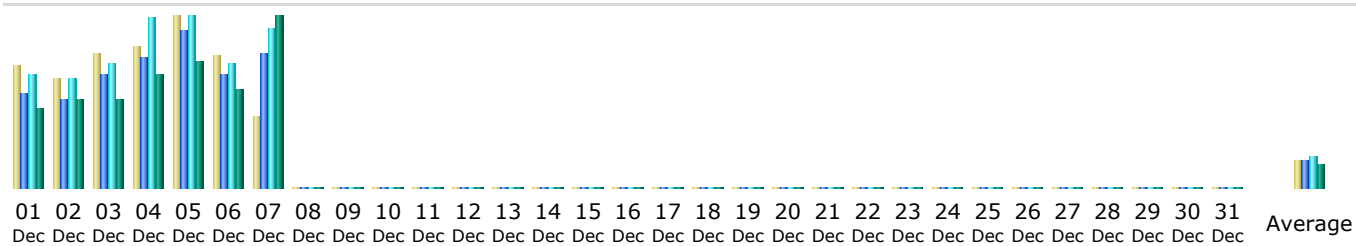

Summary

Reported period	Month Dec 2012				
First visit	01 Dec 2012 - 00:05				
Last visit	07 Dec 2012 - 15:56				
	Unique visitors	Number of visits	Pages	Hits	Bandwidth
Viewed traffic *	721	3,911 (5.42 visits/visitor)	6,511 (1.66 Pages/Visit)	7,595 (1.94 Hits/Visit)	586.56 MB (153.57 KB/Visit)
Not viewed traffic *			13,775	14,231	1.69 GB

* Not viewed traffic includes traffic generated by robots, worms, or replies with special HTTP status codes.

Monthly history

Month	Unique visitors	Number of visits	Pages	Hits	Bandwidth
Jan 2012	0	0	0	0	0
Feb 2012	96	94	146	148	6.54 KB
Mar 2012	78	77	222	233	230.47 KB
Apr 2012	744	7,507	11,891	15,360	146.24 MB
May 2012	474	1,212	1,722	4,372	164.27 MB
Jun 2012	1,784	11,605	22,979	39,970	1.80 GB
Jul 2012	1,608	11,073	21,543	29,331	1.36 GB
Aug 2012	1,628	10,577	21,226	27,213	1.62 GB
Sep 2012	2,169	10,745	26,289	32,041	1.81 GB
Oct 2012	1,549	12,676	23,647	30,644	1.86 GB
Nov 2012	1,772	16,176	30,432	35,619	2.62 GB
Dec 2012	721	3,911	6,511	7,595	586.56 MB
Total	12,623	85,653	166,608	222,526	11.94 GB

Days of month

Day	Number of visits	Pages	Hits	Bandwidth
01 Dec 2012	547	739	881	60.33 MB
02 Dec 2012	487	694	851	67.16 MB
03 Dec 2012	592	880	968	67.14 MB
04 Dec 2012	625	1,025	1,338	87.20 MB
05 Dec 2012	758	1,228	1,339	97.53 MB
06 Dec 2012	583	890	980	75.85 MB
07 Dec 2012	319	1,055	1,238	131.35 MB
08 Dec 2012	0	0	0	0
09 Dec 2012	0	0	0	0
10 Dec 2012	0	0	0	0
11 Dec 2012	0	0	0	0
12 Dec 2012	0	0	0	0
13 Dec 2012	0	0	0	0
14 Dec 2012	0	0	0	0
15 Dec 2012	0	0	0	0
16 Dec 2012	0	0	0	0
17 Dec 2012	0	0	0	0
18 Dec 2012	0	0	0	0
19 Dec 2012	0	0	0	0
20 Dec 2012	0	0	0	0
21 Dec 2012	0	0	0	0
22 Dec 2012	0	0	0	0
23 Dec 2012	0	0	0	0
24 Dec 2012	0	0	0	0
25 Dec 2012	0	0	0	0
26 Dec 2012	0	0	0	0
27 Dec 2012	0	0	0	0
28 Dec 2012	0	0	0	0
29 Dec 2012	0	0	0	0
30 Dec 2012	0	0	0	0
31 Dec 2012	0	0	0	0
Average	126	210	245	18.92 MB
Total	3,911	6,511	7,595	586.56 MB