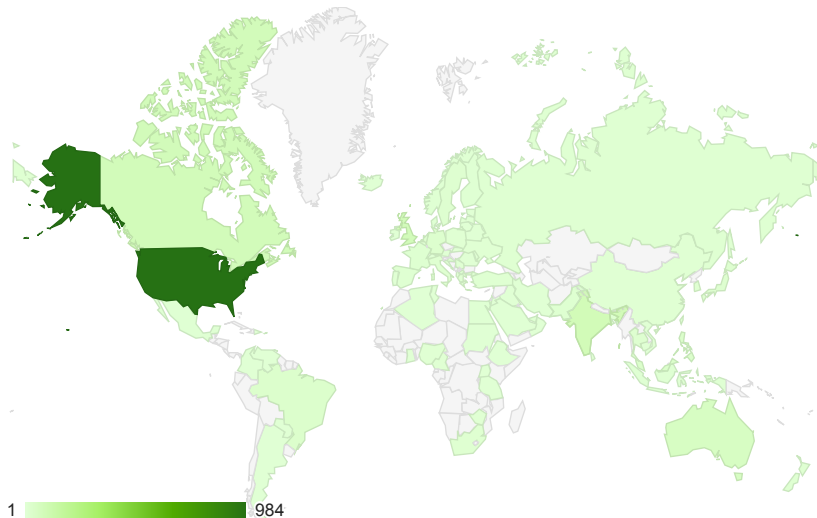

Reporting

Customization

Admin

Help

Find reports & more

Location

Jan 1, 2012 - Jan 31, 2013

Advanced Segments | [Customize](#) | [Email](#) | [Export](#) | [Add to Dashboard](#) | [Shortcut BETA](#)

% of visits: 100.00%

[Map Overlay](#) | [Explorer](#)

Site Usage | [Ecommerce](#) | [AdSense](#)

Visits

Visits	Pages / Visit	Avg. Visit Duration	% New Visits	Bounce Rate
1,640	1.54	00:01:05	81.40%	77.50%
% of Total: 100.00% (1,640)	Site Avg: 1.54 (0.00%)	Site Avg: 00:01:05 (0.00%)	Site Avg: 81.40% (0.00%)	Site Avg: 77.50% (0.00%)

Primary Dimension: [Country / Territory](#) | [City](#) | [Continent](#) | [Sub Continent](#) | [Region](#)

Secondary dimension

[advanced](#)

Country / Territory	Visits	Pages / Visit	Avg. Visit Duration	% New Visits	Bounce Rate
1. United States	984	1.65	00:01:12	79.47%	76.02%
2. India	81	1.33	00:00:29	86.42%	77.78%
3. Canada	76	1.45	00:00:47	82.89%	72.37%
4. United Kingdom	76	1.49	00:00:57	92.11%	82.89%
5. Australia	49	1.22	00:00:13	65.31%	85.71%
6. Philippines	28	1.79	00:02:41	92.86%	60.71%
7. Malaysia	27	1.19	00:00:53	85.19%	81.48%
8. Brazil	24	1.08	00:00:40	37.50%	95.83%
9. Germany	17	1.00	00:00:00	100.00%	100.00%
10. (not set)	16	1.31	00:00:36	100.00%	62.50%

Show rows: Go to: 1 - 10 of 83

This report was generated on 2/1/13 at 6:52:03 PM - [Refresh Report](#)

- MY STUFF
  - Dashboards
  - My Dashboard
  - + New Dashboard
  - Shortcuts **BETA**
  - Intelligence Events
- STANDARD REPORTS
  - Real-Time
  - Audience
  - Overview
    - Demographics
    - Language
    - **Location**
    - Behavior
    - Technology
    - Mobile
    - Custom
  - Visitors Flow
  - Traffic Sources
  - Content
  - Conversions

Help

[The Location Report](#)

[Viewing Metrics](#)

[Help center](#)