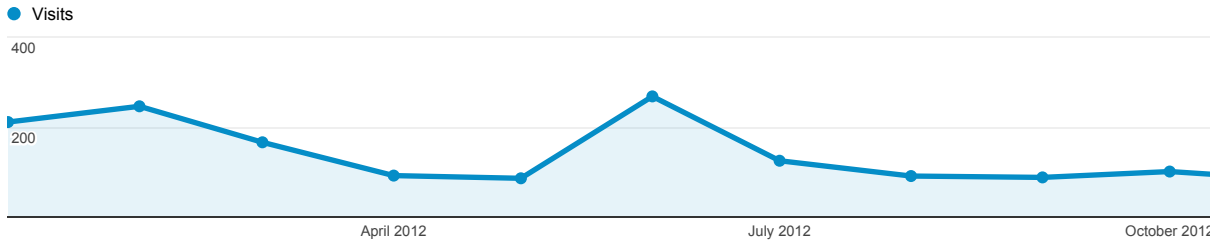

Help

- [The All Traffic Report](#)
- [Viewing Metrics](#)
- [Help center](#)

Search help center

All Traffic

Advanced Segments | Customize | Email | Export | Add to Dashboard | Shortcut **BETA**

100.00% of visits: 100.00%

Explorer

Site Usage | **Ecommerce** | AdSense

Visits vs. [Select a metric](#)

Visits	Pages / Visit	Avg. Visit Duration	% New Visits
1,640 % of Total: 100.00% (1,640)	1.54 Site Avg: 1.54 (0.00%)	00:01:05 Site Avg: 00:01:05 (0.00%)	81.40% Site Avg: 81.40% (0.00%)